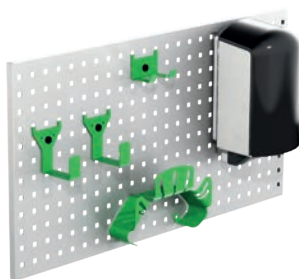

The brackets will fit on our pegboards.

ACCESSORIES

Pos.	Description
1	Universal hook
2	Cable/Hose rack
3	Pegboard basket
4	Vice and holders
5	Case support
6	Plastic bins
7	Drawer inserts
8	Shelf dividers
9	Tool case/File holder
10	Tool case
11	Gas bottle holders
12	Can/Tube holder

Accessory package No. 1

Art.No

F11001

Pegboard not included.

Accessory package No. 2

Art.No

F11002

Pegboard not included.