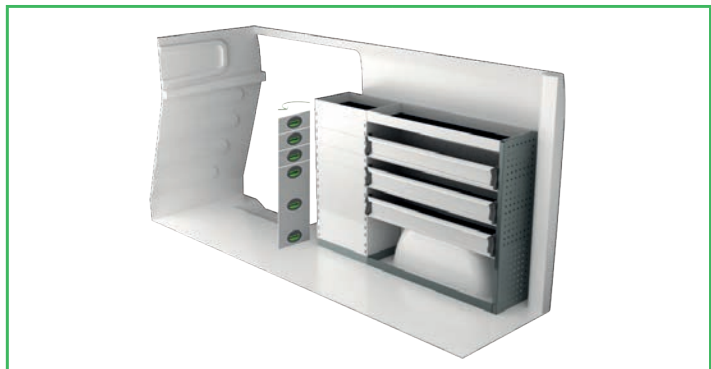

Art.No	LxDxH	Kg
F40863	1500x300x1000 mm	63