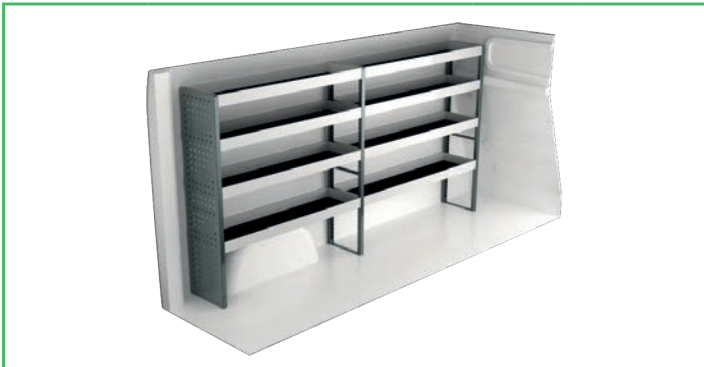

RENAULT TRAFIC L2H1

For price information, mounting time and content in our van racking packages, scan the QR code on the first page.

On electric and hybrid vans we recommend mounting by an experienced installer. Batteries and cable harnesses for approximately 400 volt must be taken in consideration. Cost of a floor may be added.

Art.No	LxDxH	Kg
F40860	2356x300x1220 mm	48