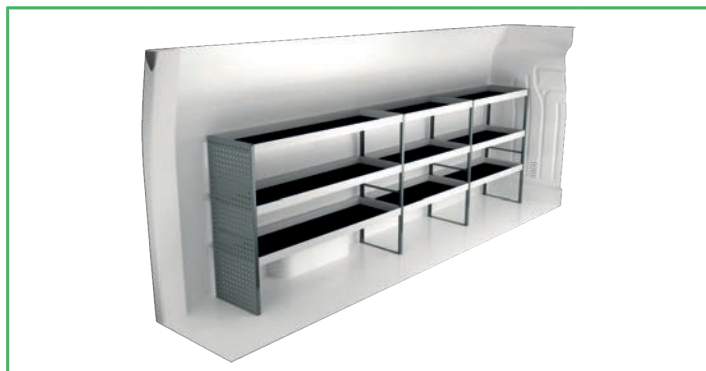

RENAULT MASTER L4H2

For price information, mounting time and content in our van racking packages, scan the QR code on the first page.

On electric and hybrid vans we recommend mounting by an experienced installer. Batteries and cable harnesses for approximately 400 volt must be taken in consideration. Cost of a floor may be added.

Art.No	LxDxH	Kg
F40560	3691x470x1220 mm	82