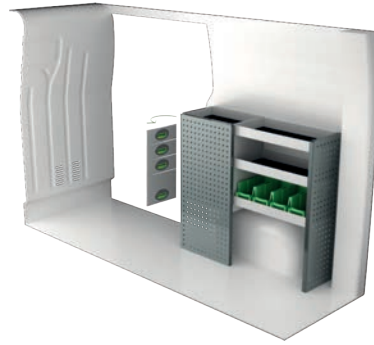

Art.No	LxDxH	Kg
F40541	1108x300x1000 mm	41