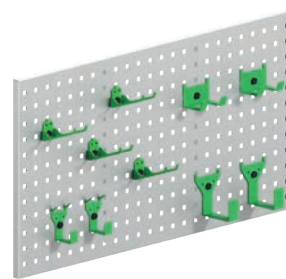

Accessory package No. 3

Art.No

F11004

Pegboard not included.

Up to 5 years warranty

Crash tested

Made in Sweden

www.systemedstrom.com

SYSTEM EDSTRÖM

SYSTEM EDSTRÖM BILINREDNINGAR AB
Råseborgsgatan 11
164 74 Kista
Sweden

CONTACT

Order +46 (0)10 102 95 00
Sales +46 (0)10 102 95 01
Switchboard +46 (0)8 590 920 20
info@edstrom.se