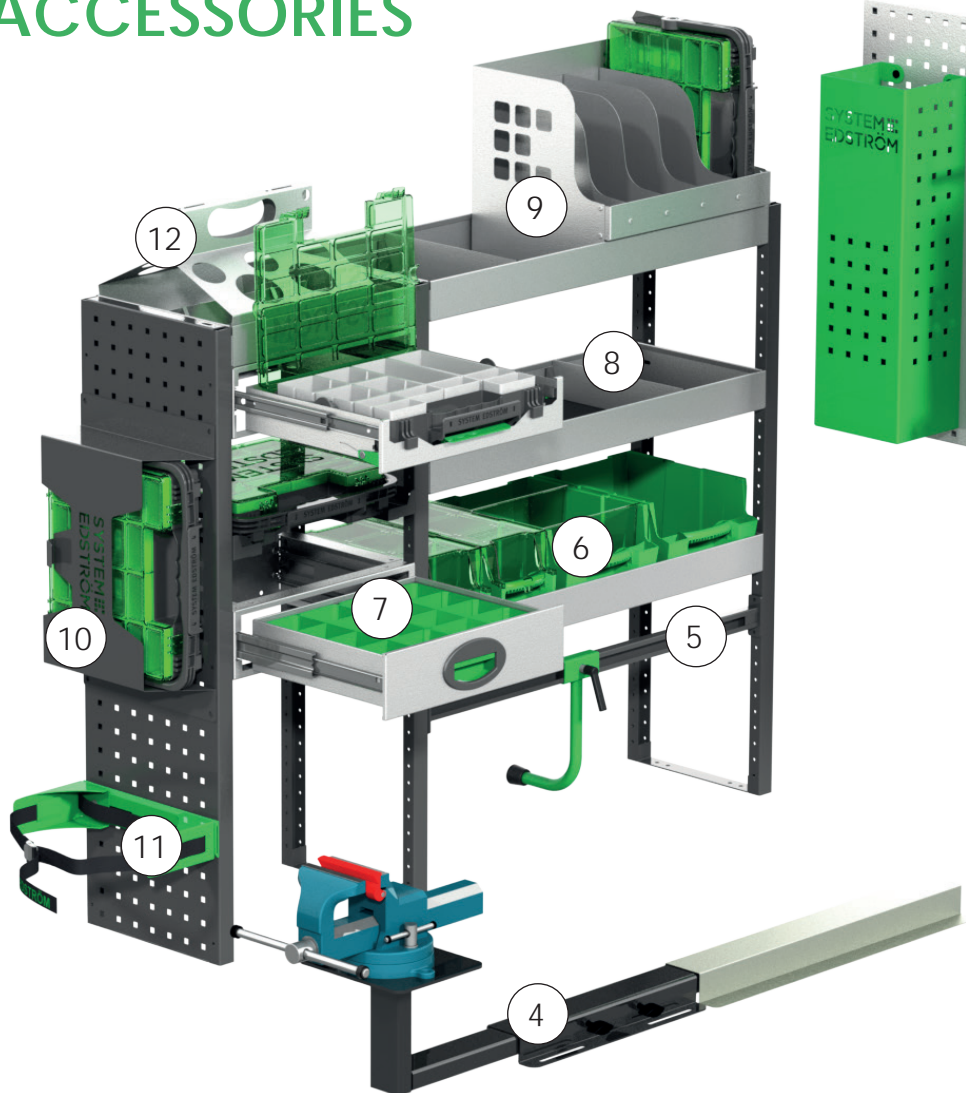

We call it a clothes hook but, needless to say, you can use it to hang up whatever you want on it.

Strap with brackets

Information	Width	Part.No
1200 mm, nylon strap	25	4365
1000 mm, elastic strap	25	4366

The brackets will fit on our pegboards.

ACCESSORIES

Pos.	Description
1	Universal hook
2	Cable/Hose rack
3	Pegboard basket
4	Vice and holders
5	Case support
6	Plastic bins
7	Drawer inserts
8	Shelf dividers
9	Tool case/File holder
10	Tool case
11	Gas bottle holders
12	Can/Tube holder