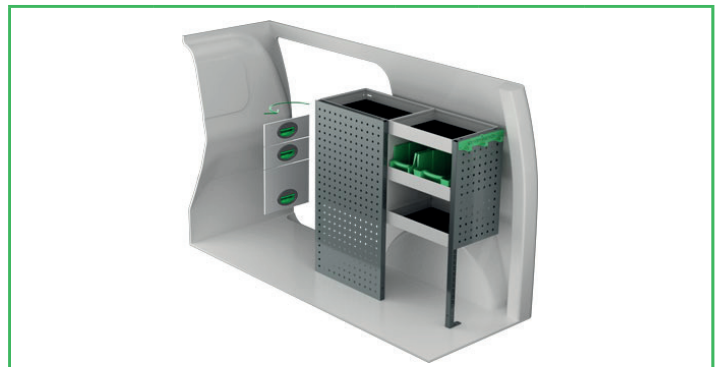

Art.No	LxDxH	Kg
F42303	894x300x890 mm	32