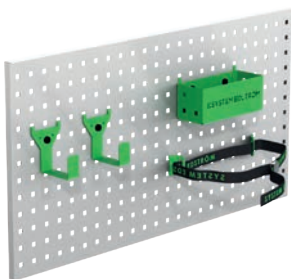

Accessory package No. 1

Art.No

F11001

Pegboard not included.