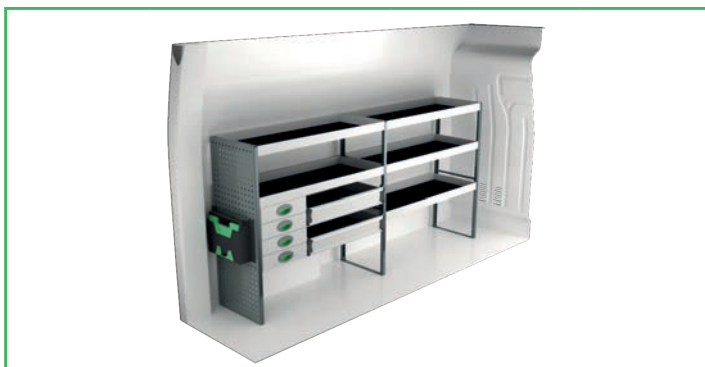

Art.No	LxDxH	Kg
F40502	2449x470x1220 mm	86