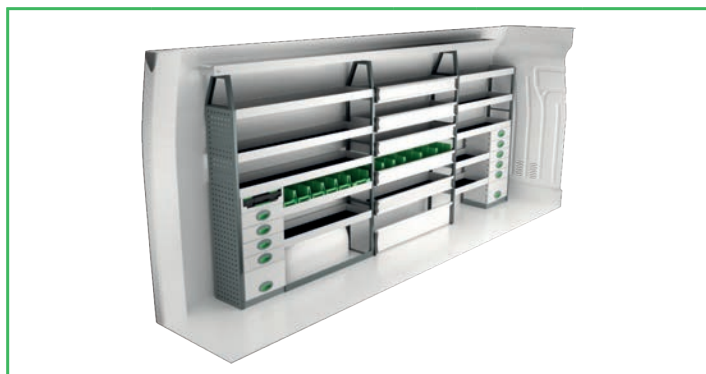

Art.No	LxDxH	Kg
F40564	3691x300x1735 mm	165