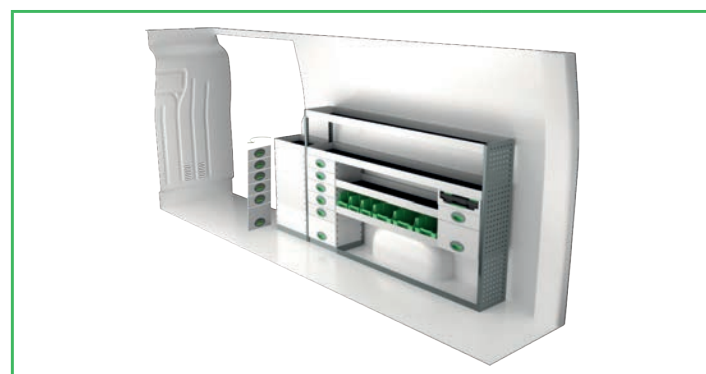

Art.No	LxDxH	Kg
F40563	2495x300x1220 mm	115