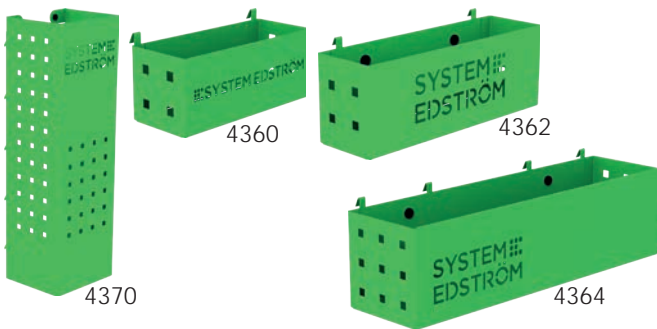

Depth	Width	Height	Kg	Part.No
1110	210	195	9,4	5012
1110	210	80	8,9	5013

Plate measurement 180x210 mm. Cover 2950 is included.

Gas bottle holder adjustable

Depth	Width	Height	Tube Ø	Kg	Part.No
150	300	97	< 300	0,9	2910

Liquefied petroleum gas P6 (bottles with 320 mm Ø can be stored after modification).

Pegboard tray

Depth	Width	Height	Kg	Part.No
82	200	80	0,5	4360
82	285	102	0,8	4362
122	455	122	1,5	4364
153	179	575	3,0	4370