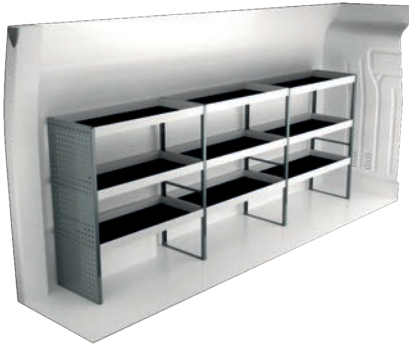

RENAULT MASTER L3H2

For price information, mounting time and content in our van racking packages, scan the QR code on the first page.

On electric and hybrid vans we recommend mounting by an experienced installer. Batteries and cable harnesses for approximately 400 volt must be taken in consideration. Cost of a floor may be added.

Art.No	LxDxH	Kg
F40520	3120x470x1220 mm	71