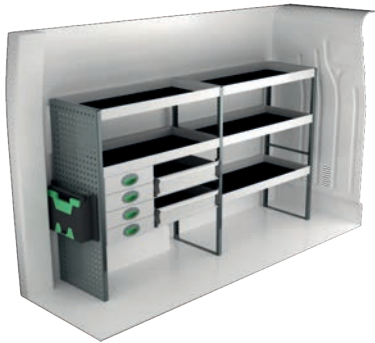

Art.No	LxDxH	Kg
F40542	2180x470x1220 mm	78