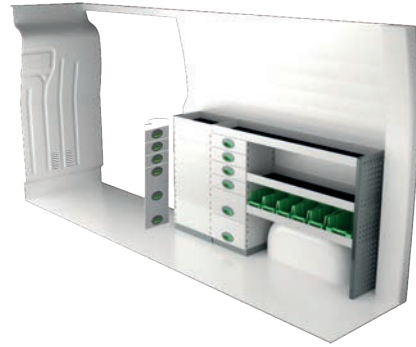

Art.No	LxDxH	Kg
F40521	1892x300x1000 mm	83