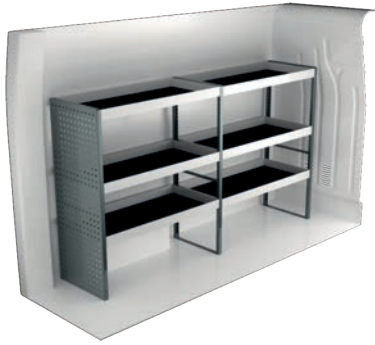

RENAULT MASTER L1H1

For price information, mounting time and content in our van racking packages, scan the QR code on the first page.

On electric and hybrid vans we recommend mounting by an experienced installer. Batteries and cable harnesses for approximately 400 volt must be taken in consideration. Cost of a floor may be added.

Art.No	LxDxH	Kg
F40540	2091x470x1220 mm	51