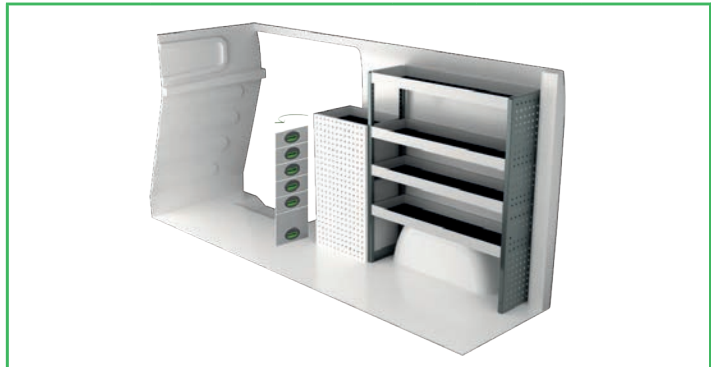

Art.No	LxDxH	Kg
F40861	1530x300x1220 mm	62