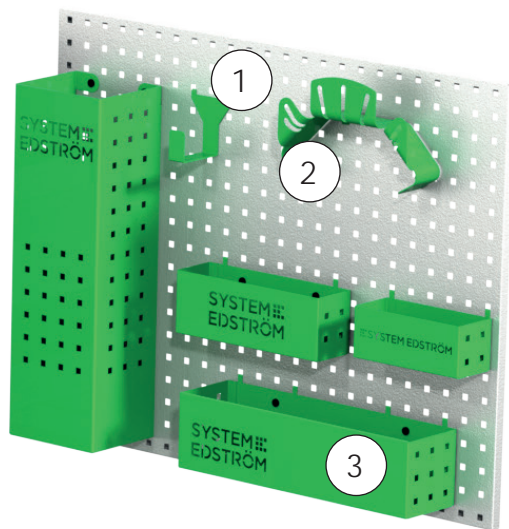

We call it a clothes hook but, needless to say, you can use it to hang up whatever you want on it.

Strap with brackets

Information	Width	Part.No
1200 mm, nylon strap	25	4365
1000 mm, elastic strap	25	4366

The brackets will fit on our pegboards.

ACCESSORIES

Pos.	Description
1	Universal hook
2	Cable/Hose rack
3	Pegboard basket
4	Vice and holders
5	Case support
6	Plastic bins
7	Drawer inserts
8	Shelf dividers
9	Tool case/File holder
10	Tool case
11	Gas bottle holders
12	Can/Tube holder