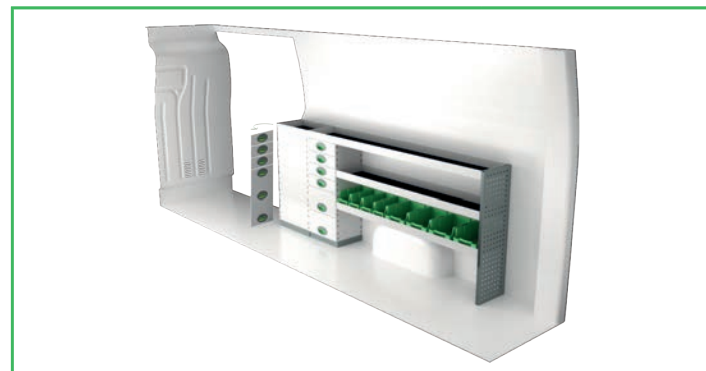

Art.No	LxDxH	Kg
F40561	2463x300x1000 mm	93