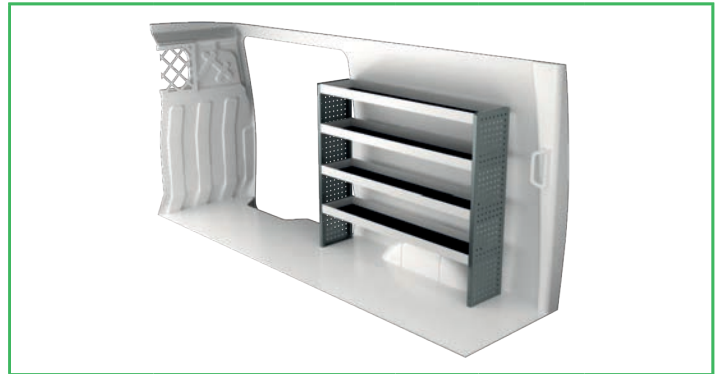

Art.No	LxDxH	Kg
F41401	1453x300x1220 mm	33