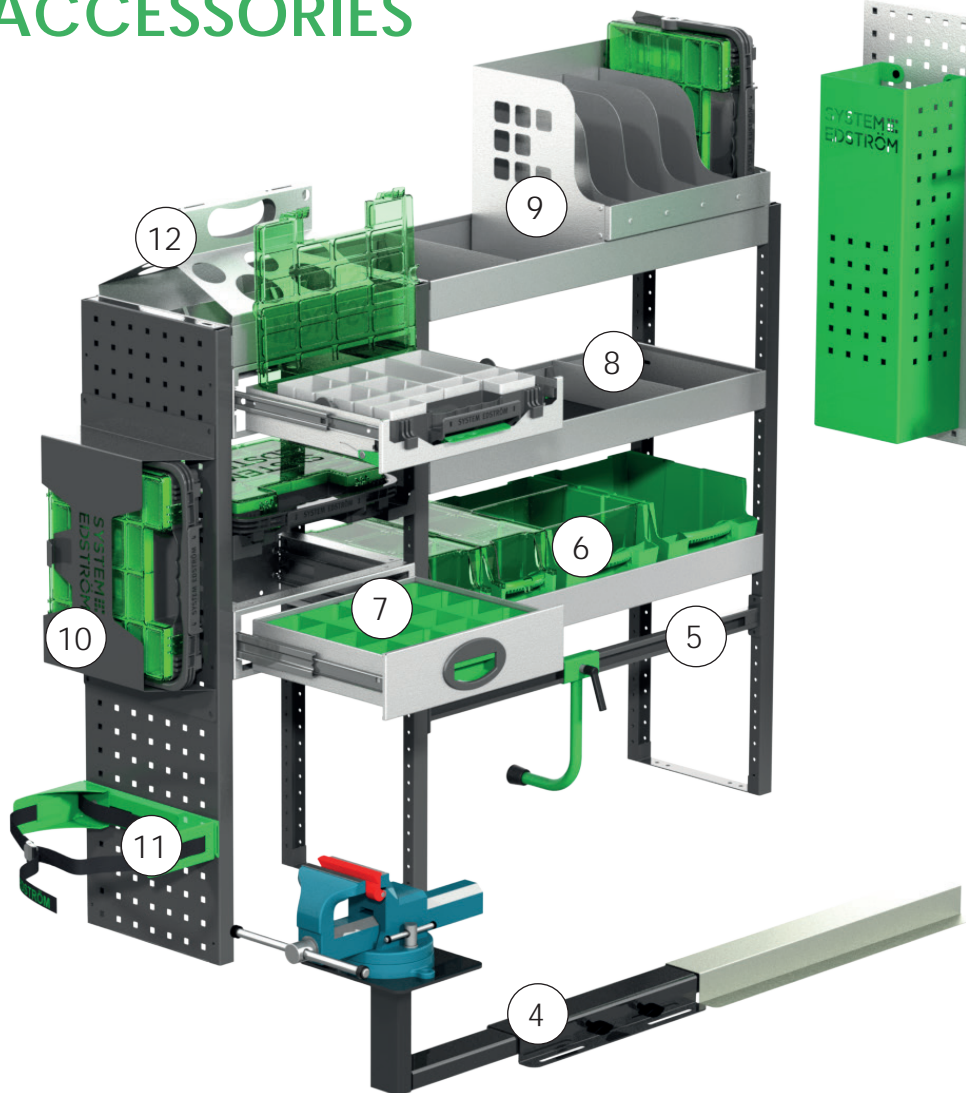

## IVECO DAILY 19,6 M<sup>3</sup> H3 4100 mm wheel base

Art.No	LxDxH	Kg
F41540	4712x300x1440 mm	94

Art.No	LxDxH	Kg
F41541	3475x300x1840 mm	88

# ACCESSORIES

Pos.	Description
1	Universal hook
2	Cable/Hose rack
3	Pegboard basket
4	Vice and holders
5	Case support
6	Plastic bins
7	Drawer inserts
8	Shelf dividers
9	Tool case/File holder
10	Tool case
11	Gas bottle holders
12	Can/Tube holder