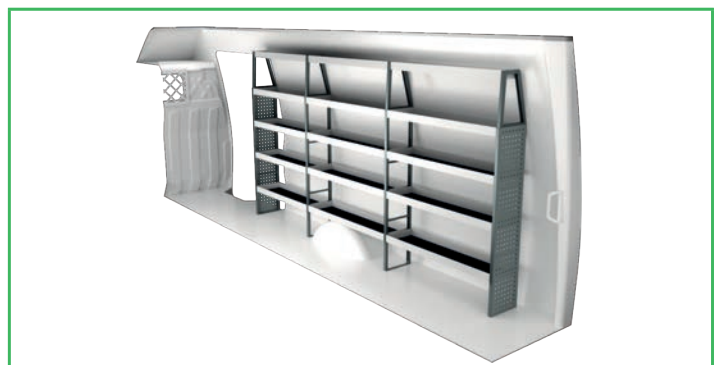

Art.No	LxDxH	Kg
F41541	3475x300x1840 mm	88