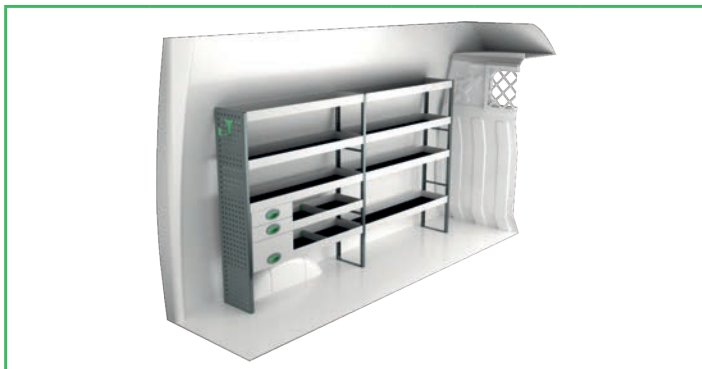

Art.No	LxDxH	Kg
F41422	2450x300x1440 mm	66