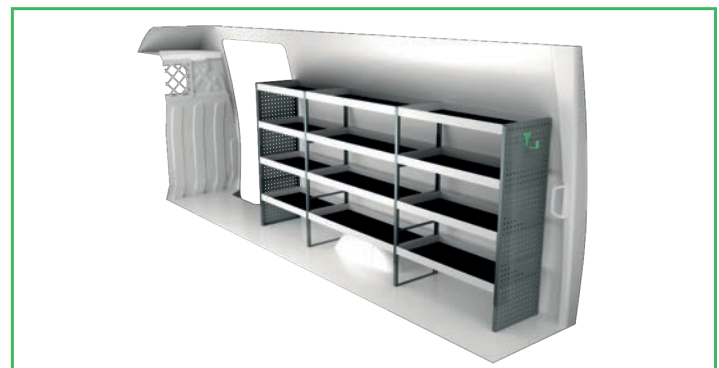

Art.No	LxDxH	Kg
F41465	3083x470x1440 mm	96