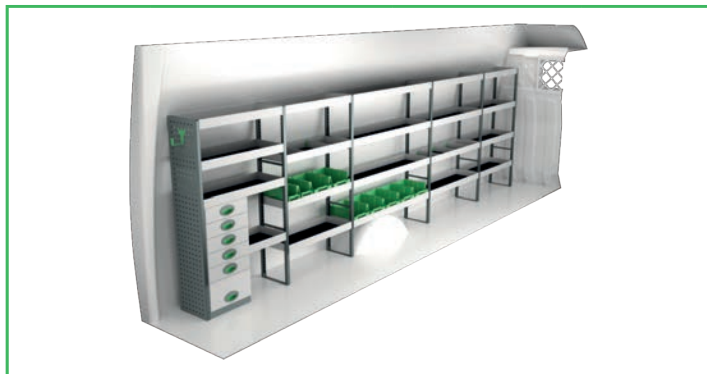

Art.No	LxDxH	Kg
F41482	4746x300x1440 mm	123