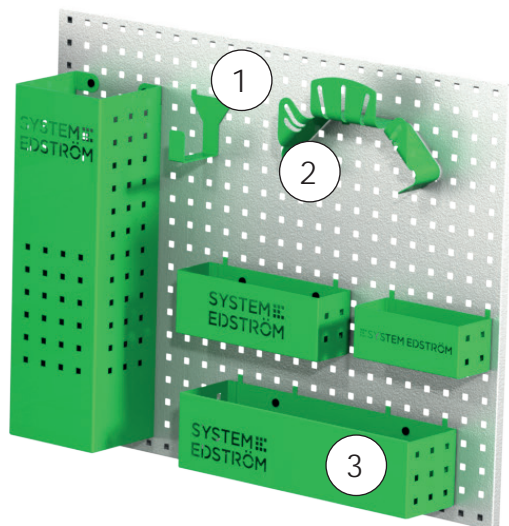

## IVECO DAILY 19,6 M<sup>3</sup> H3 4100 mm wheel base

Art.No	LxDxH	Kg
F41540	4712x300x1440 mm	94

Art.No	LxDxH	Kg
F41541	3475x300x1840 mm	88

# ACCESSORIES

Pos.	Description
1	Universal hook
2	Cable/Hose rack
3	Pegboard basket
4	Vice and holders
5	Case support
6	Plastic bins
7	Drawer inserts
8	Shelf dividers
9	Tool case/File holder
10	Tool case
11	Gas bottle holders
12	Can/Tube holder