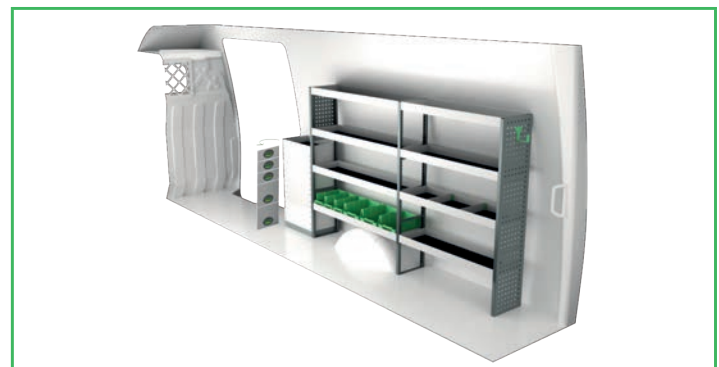

Art.No	LxDxH	Kg
F41463	2736x300x1440 mm	83