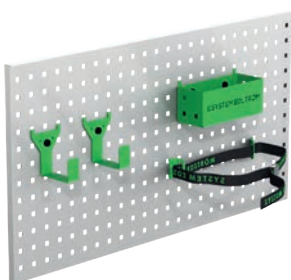

Accessory package No. 1

Art.No
F11001

Pegboard not included.