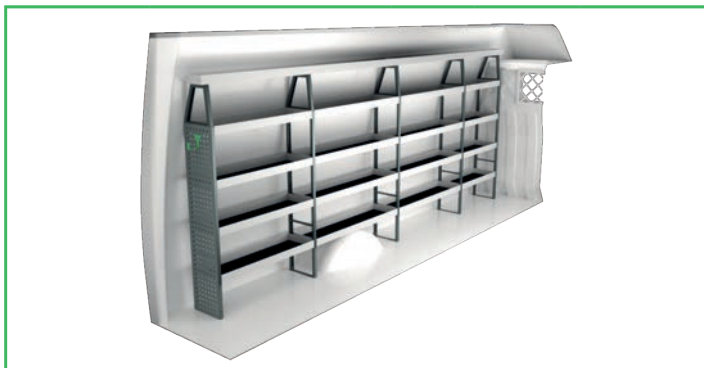

IVECO DAILY 18 M³ H3 4100 mm wheel base

Art.No	LxDxH	Kg
F41520	4288x300x1795 mm	108