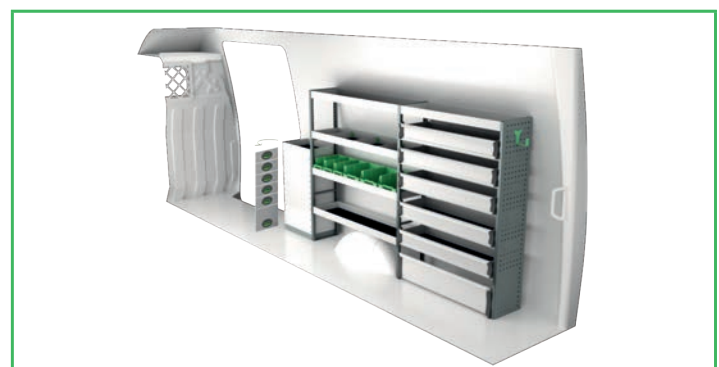

Art.No	Height	Kg
F41467	2737x300x1440 mm	104