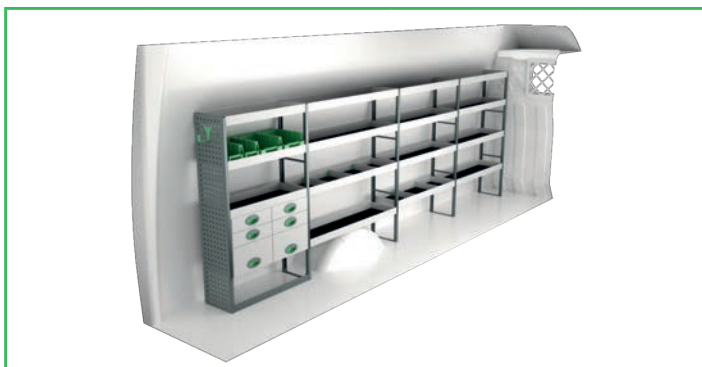

Art.No	LxDxH	Kg
F41462	4110x300x1440 mm	110