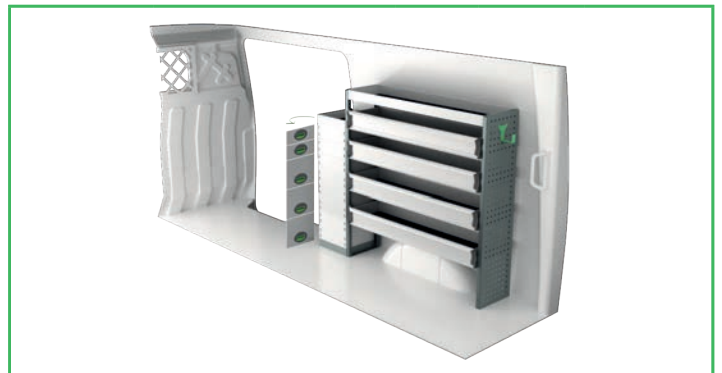

Art.No	Height	Kg
F41407	1539x300x1220 mm	64