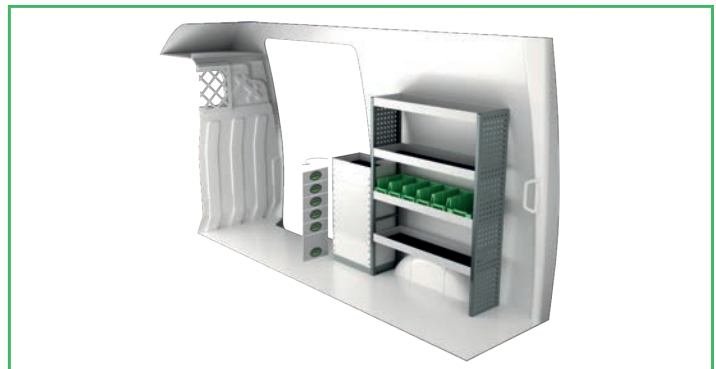

Art.No	LxDxH	Kg
F41423	1531x300x1440 mm	63