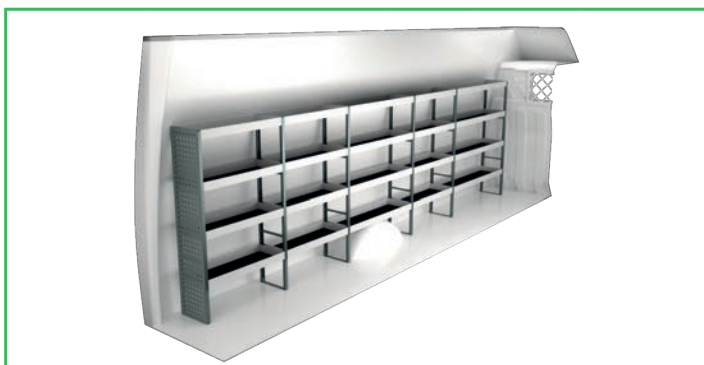

IVECO DAILY 19,6 M³ H3 4100 mm wheel base

Art.No	LxDxH	Kg
F41540	4712x300x1440 mm	94