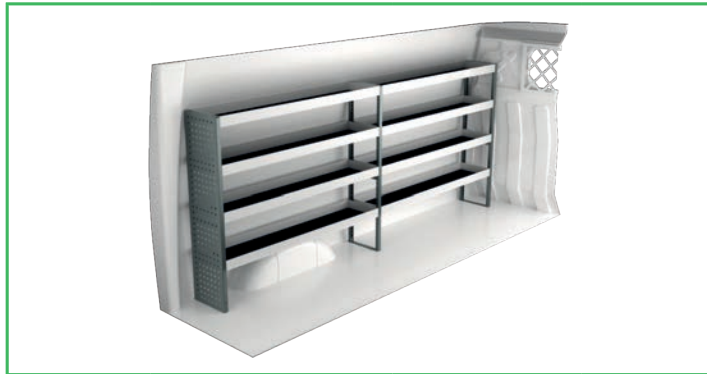

# IVECO DAILY 9 M<sup>3</sup> H1 3000 mm wheel base

For price information, mounting time and content in our van racking packages, scan the QR code on the first page.

On electric and hybrid vans we recommend mounting by an experienced installer. Batteries and cable harnesses for approximately 400 volt must be taken in consideration. Cost of a floor may be added.