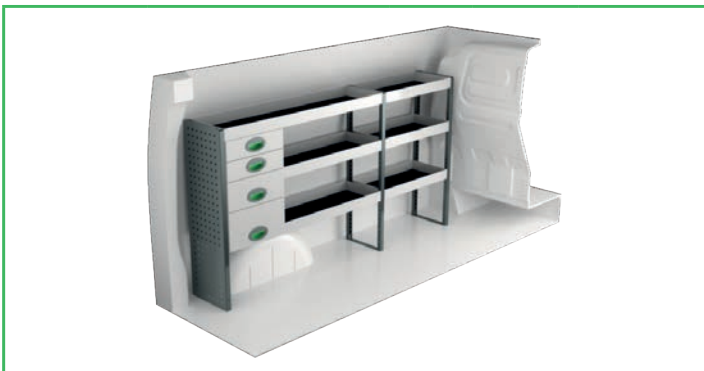

Art.No	LxDxH	Kg
F41702	1875x300x1000 mm	44