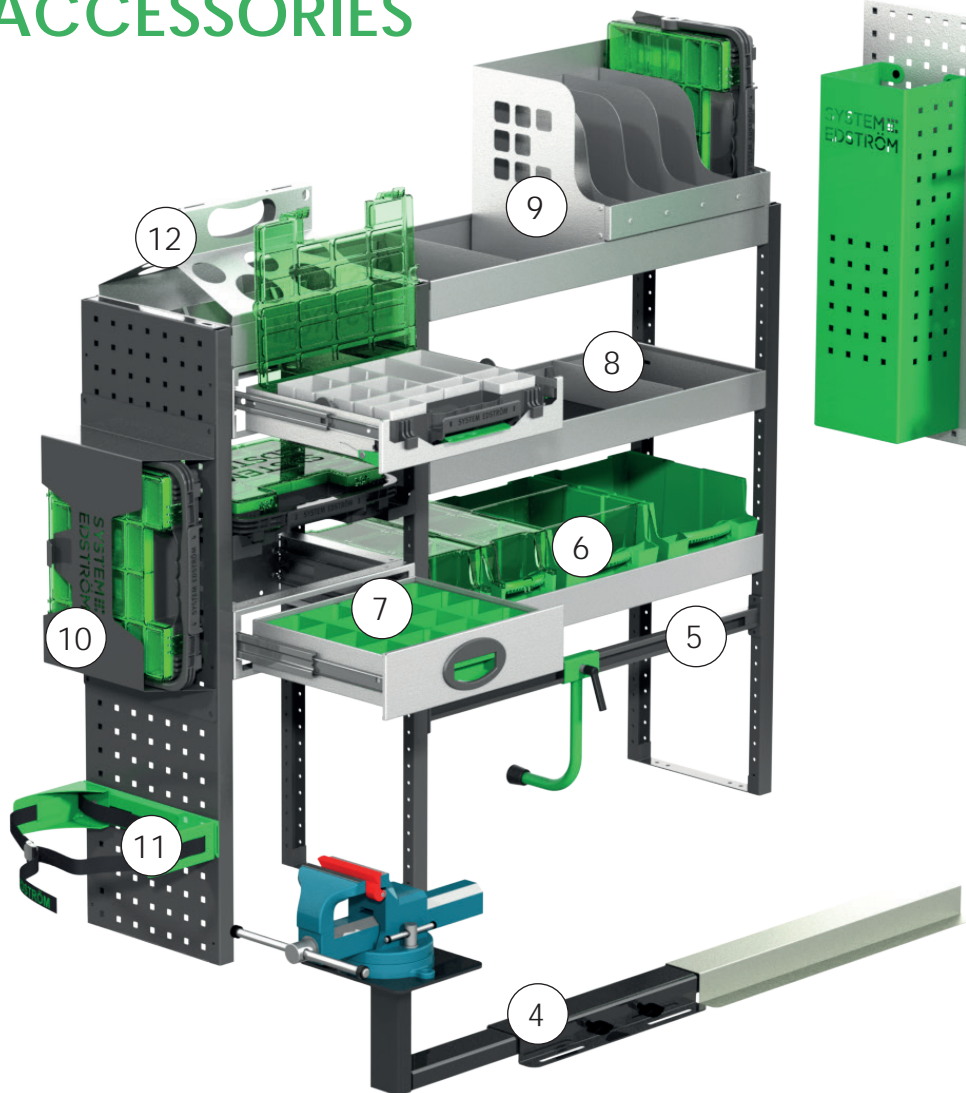

### Clothes hook

Depth	Width	Height	Kg	Part.No
31	295	40	0,3	2706
31	465	40	0,5	2708

We call it a clothes hook but, needless to say, you can use it to hang up whatever you want on it.

# ACCESSORIES

Pos.	Description
1	Universal hook
2	Cable/Hose rack
3	Pegboard basket
4	Vice and holders
5	Case support
6	Plastic bins
7	Drawer inserts
8	Shelf dividers
9	Tool case/File holder
10	Tool case
11	Gas bottle holders
12	Can/Tube holder