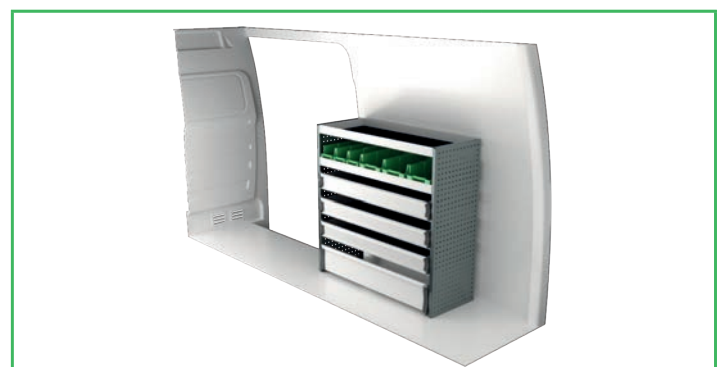

Art.No	LxDxH	Kg
F44047	1242x470x1220 mm	61