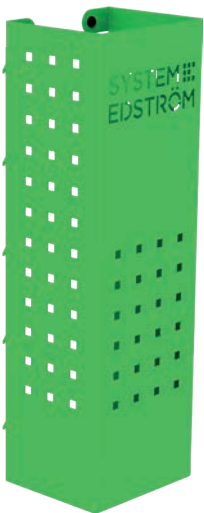

Vice

Depth	Width	Height	Kg	Part.No
360	135	140	10,3	5004

The forged vice is complete with pipe jaw and turning plate. Max opening 140 mm.

Vice Holders

Depth	Width	Height	Kg	Part.No
1110	210	195	9,4	5012
1110	210	80	8,9	5013

Plate measurement 180x210 mm. Cover 2950 is included.

Gas bottle holder adjustable

Depth	Width	Height	Tube Ø	Kg	Part.No
150	300	97	< 300	0,9	2910

Liquefied petroleum gas P6 (bottles with 320 mm Ø can be stored after modification).

4370

4360

4362

4364

Pegboard tray

Depth	Width	Height	Kg	Part.No
82	200	80	0,5	4360
82	285	102	0,8	4362
122	455	122	1,5	4364
153	179	575	3,0	4370

A number of different trays that solve (almost) all storage problems.

Internal ladder holder

Length	Kg	Part.No
2400	5,5	T8900

Store your ladder on the inside of the roof, pull it back to the rear door in a simple operation. The aluminum rail comes in two parts with a joining piece.