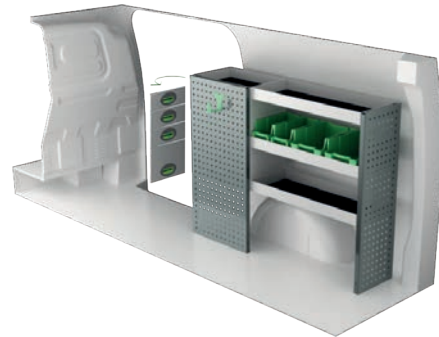

Art.No	LxDxH	Kg
F41723	1286x300x1000 mm	43