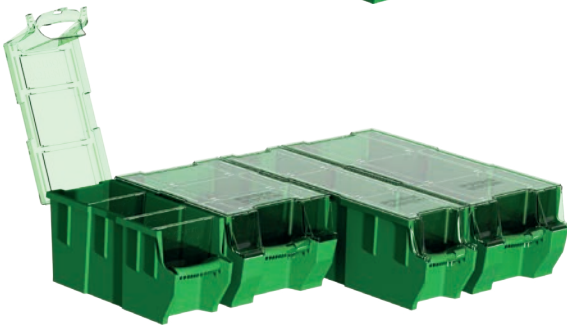

### Universal hook

Depth	Width	Height	Kg	Part.No
85	80	100	0,2	4356
61	83	55	0,1	4357

Simplicity at its best, heavy duty hooks, to be mount on a pegboard or hang it on the edge of a shelf.