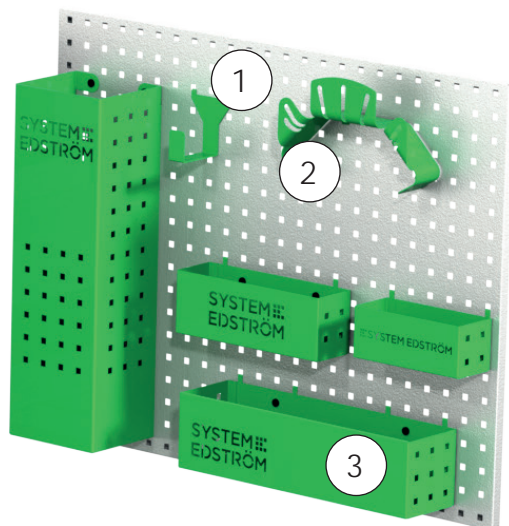

ACCESSORIES

Pos.	Description
1	Universal hook
2	Cable/Hose rack
3	Pegboard basket
4	Vice and holders
5	Case support
6	Plastic bins
7	Drawer inserts
8	Shelf dividers
9	Tool case/File holder
10	Tool case
11	Gas bottle holders
12	Can/Tube holder