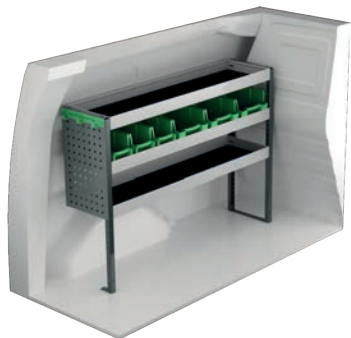

# MERCEDES CITAN L1

For price information, mounting time and content in our van racking packages, scan the QR code on the first page.

On electric and hybrid vans we recommend mounting by an experienced installer. Batteries and cable harnesses for approximately 400 volt must be taken in consideration. Cost of a floor may be added.