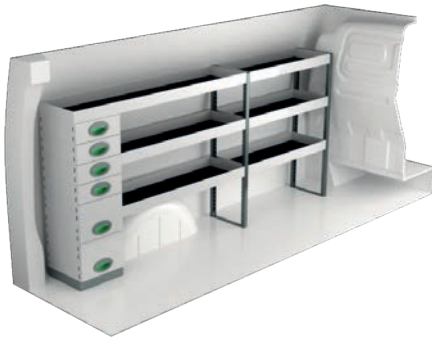

Art.No	LxDxH	Kg
F41722	2145x300x1000 mm	51