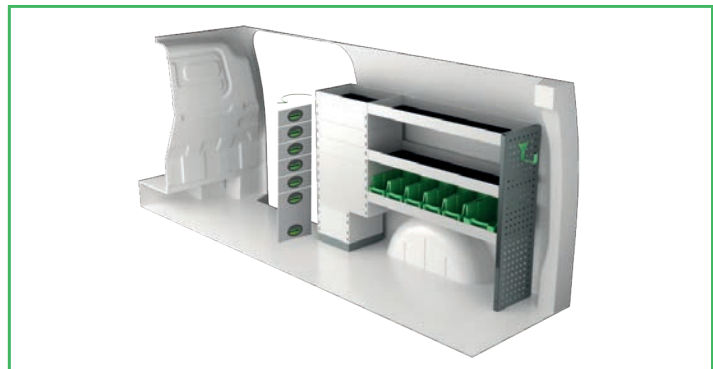

Art.No	LxDxH	Kg
F41743	1499x300x1000 mm	56